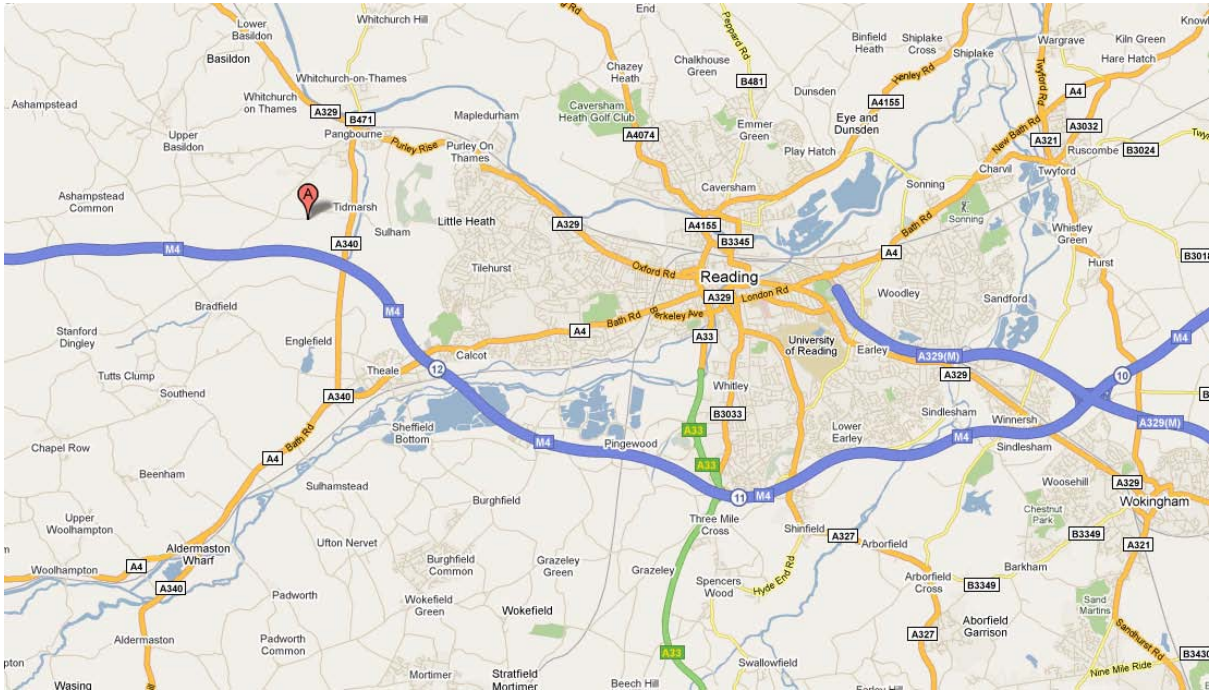

PR Motors

Tow Acres, Tidmarsh Lane
Tidmarsh, Reading
Berkshire, RG8 8HG
Tel: 0118 984 4889

Where to find us

What's the most tucked away garage you've ever seen?

From the Greyhound Pub on the A340 in Tidmarsh: Take the road opposite (This is Tidmarsh Lane) Follow this lane for exactly 1 mile. It is fairly narrow and twisty. We are on the left hand side of the road, after the cattery. We are set well back from the road down a tarmac drive.

You will see the blue and white MOT board and a green PR Motors sign. If you get to the crossroads with Bere Court Road you have gone too far!